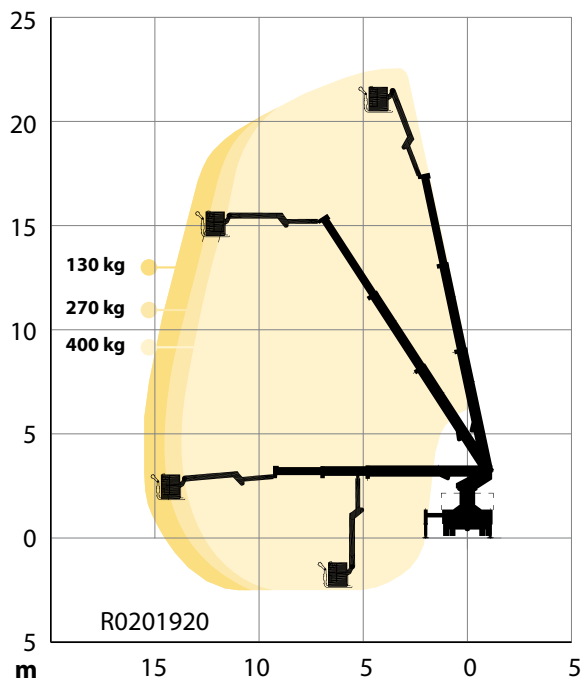

**BRONTO
SKYLIFT**
Safety above all

Bronto Skylift F22RL

COMPACT RESCUE PLATFORM

Compact aerial ladder platform with integrated waterway

The 22 meter F22RL represents one of the smallest and most compact Bronto Skylift aerial platforms. It has an integrated water line, user-friendly control system, one button automatic leveling and an excellent height to weight ratio. All this combined to a very small total width makes it a handy tool for efficient rescue and firefighting in narrow streets and tight places.

F22RL key features

- Compact design
- Transport length less than 7 m
- Vehicle width only 2.3 m*
- Integrated waterline
- Excellent height to weight ratio
- Automatic levelling
- User friendly Bronto 5+ control system
- Modern service tools and a wide service network

F22RL

22 m

15.5 m

400 kg

5.9 m

3.4 m*

< 7 m*

16 t*